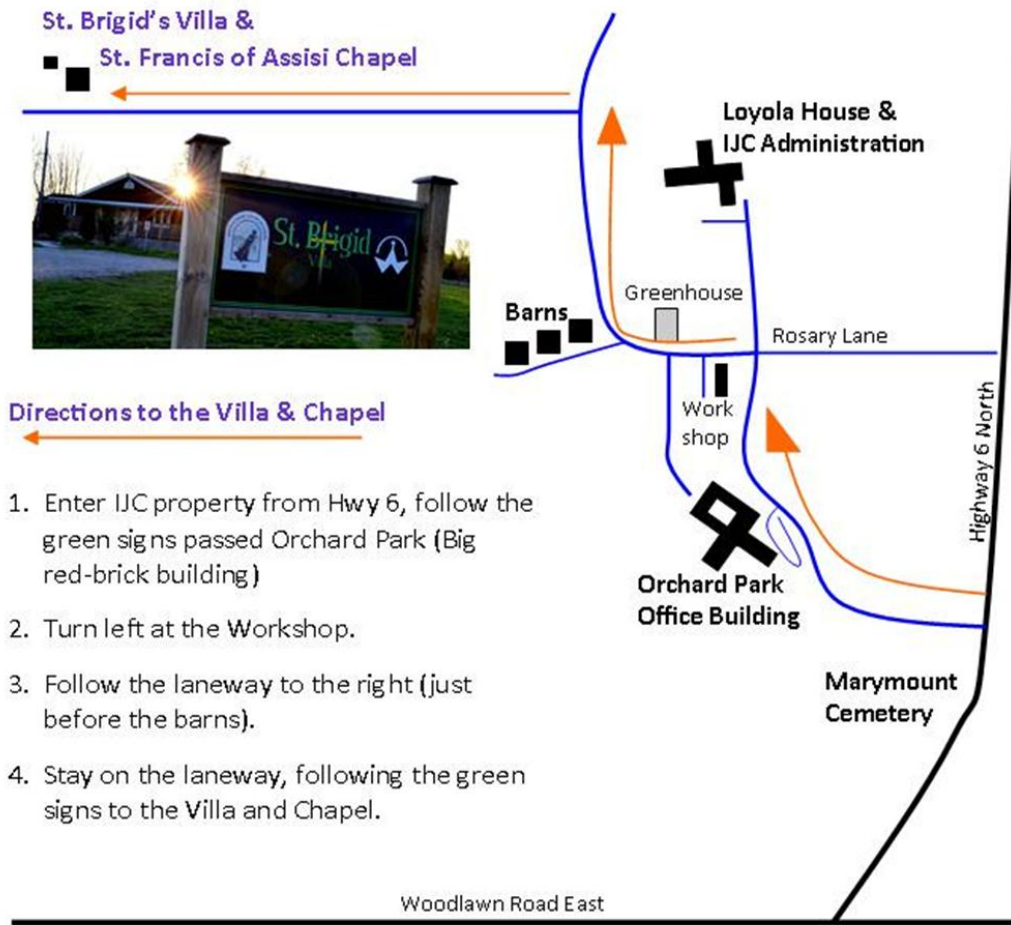

Directions to St. Brigid's Villa & St. Francis of Assisi Chapel

Ignatius Jesuit Centre
A Place of Peace

5420 Hwy 6 N, Guelph ON N1H 6J2 519.824.1250 ignatiusguelph.ca