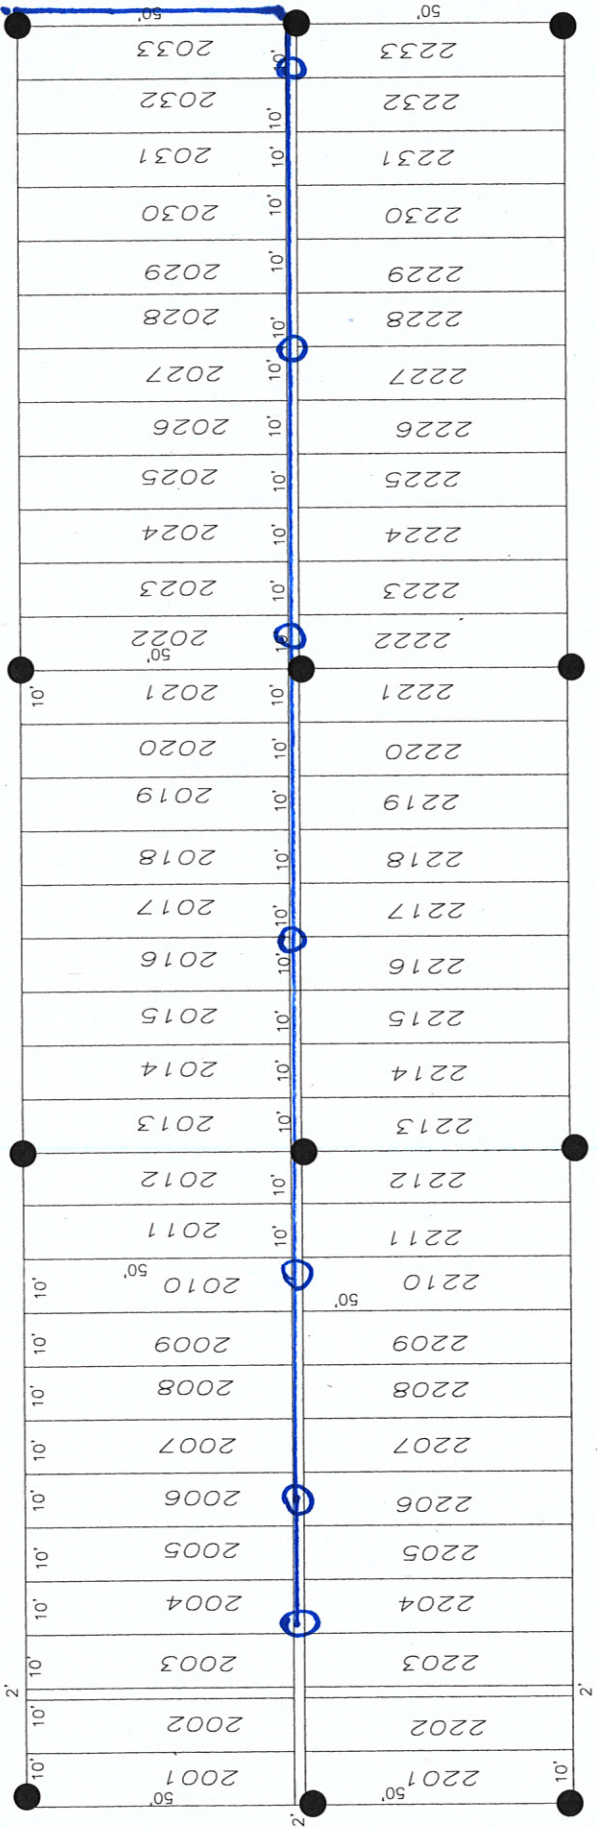

MAIN BARN SOUTH 2023

● Self-Serve compost * pay \$9/pail first
* return pail

● Rock Barrel

● Plant Debris Pile

● Main Valve

⊖ Water line + Barrel

Handwashing
Main Valve for
Lower Sheep Orchard
+ Main Barn South

1127.69

MAIN BARN SOUTH