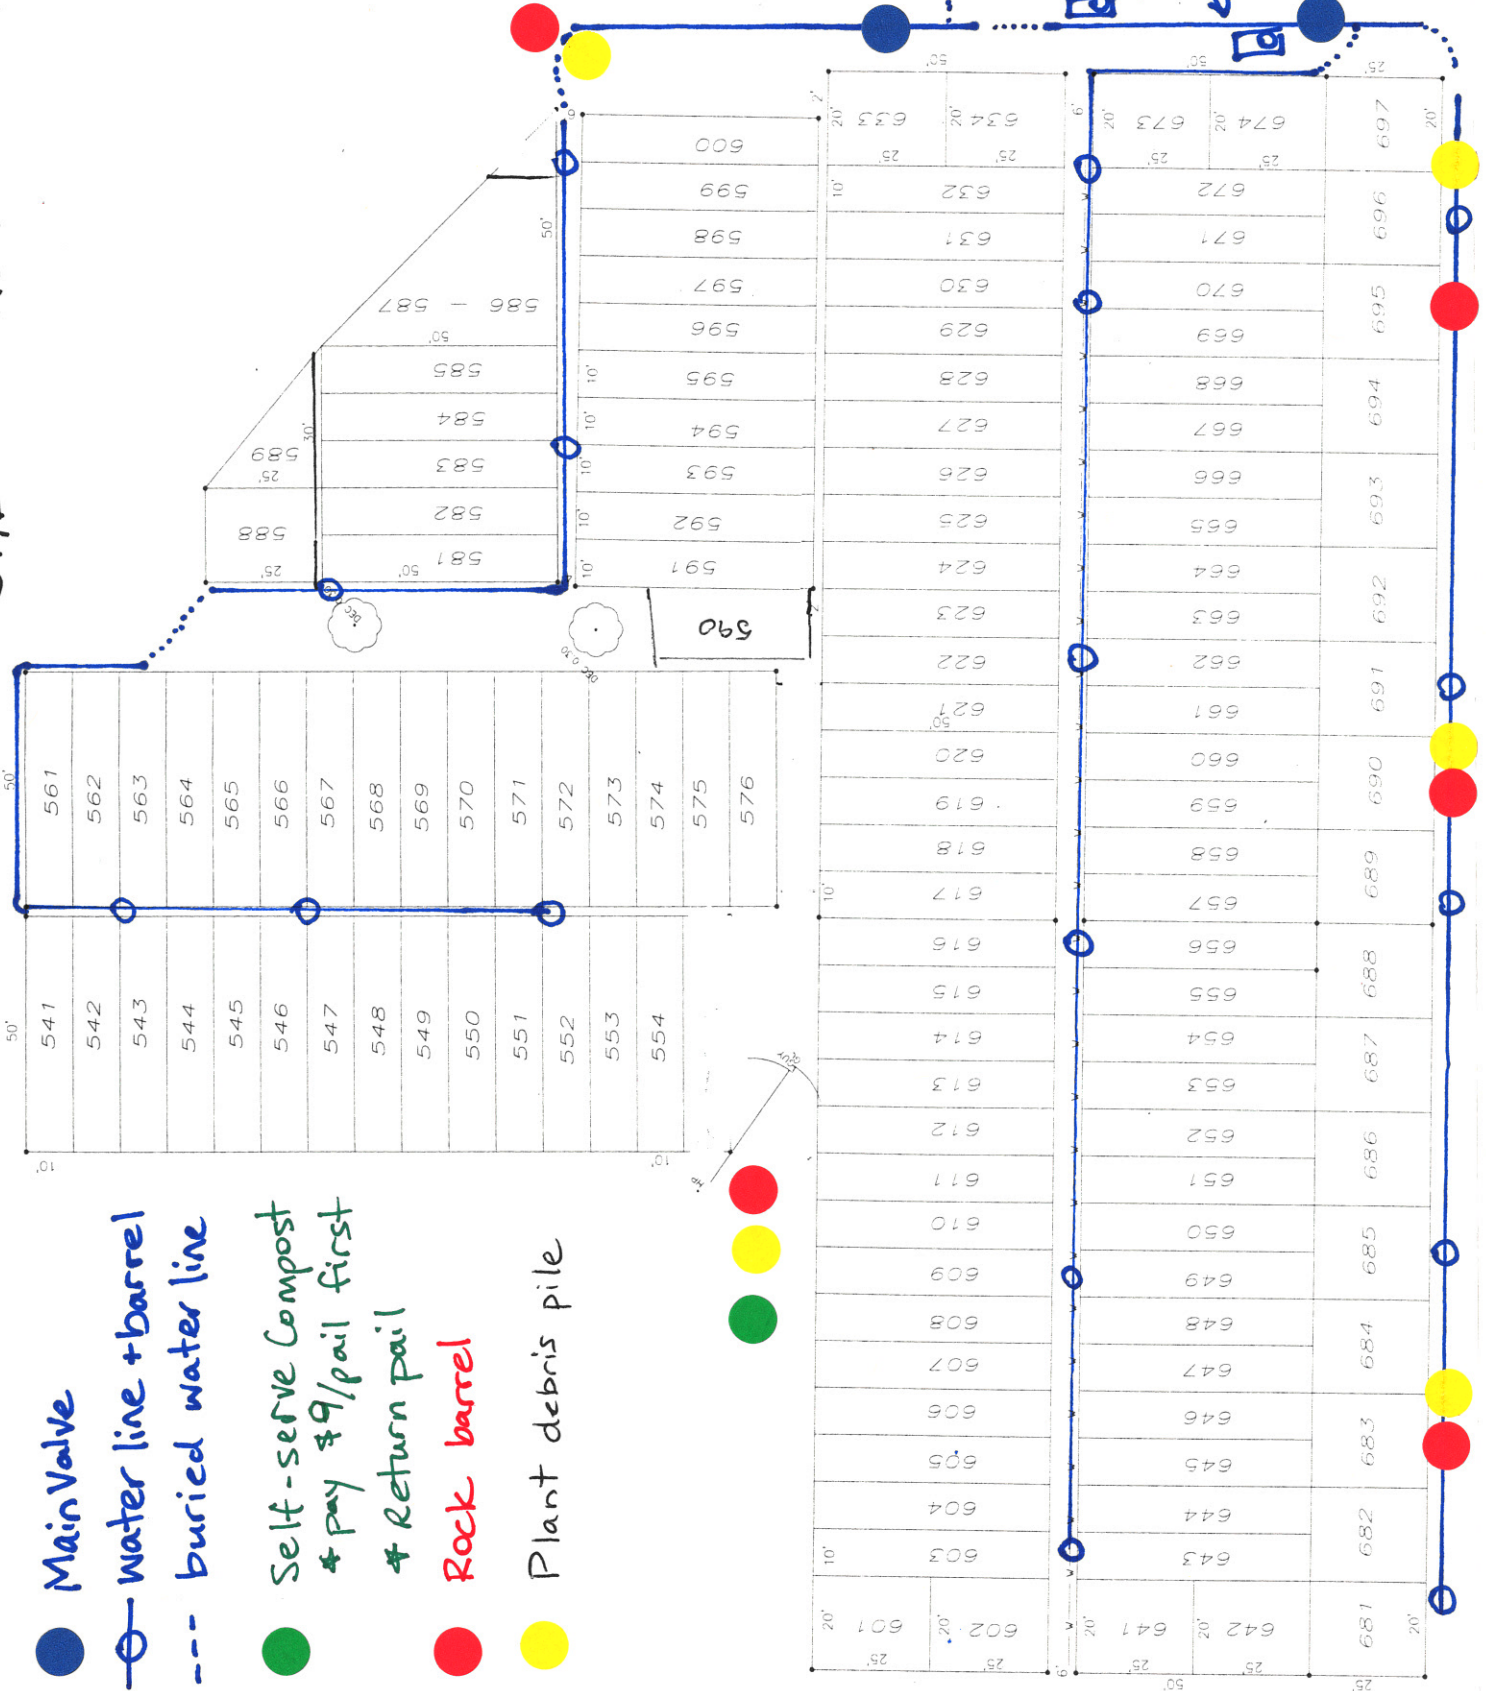

# SHEEP ORCHARD 2023

- Main Valve
- water line + barrel
- buried water line
- Self-serve Compost  
\* pay \$9/pail first  
\* Return pail
- Rock barrel
- Plant debris pile

Upper Sheep Orchard Main Valve

Hand washing

Lower Sheep Orchard + Main Barn South main Valve