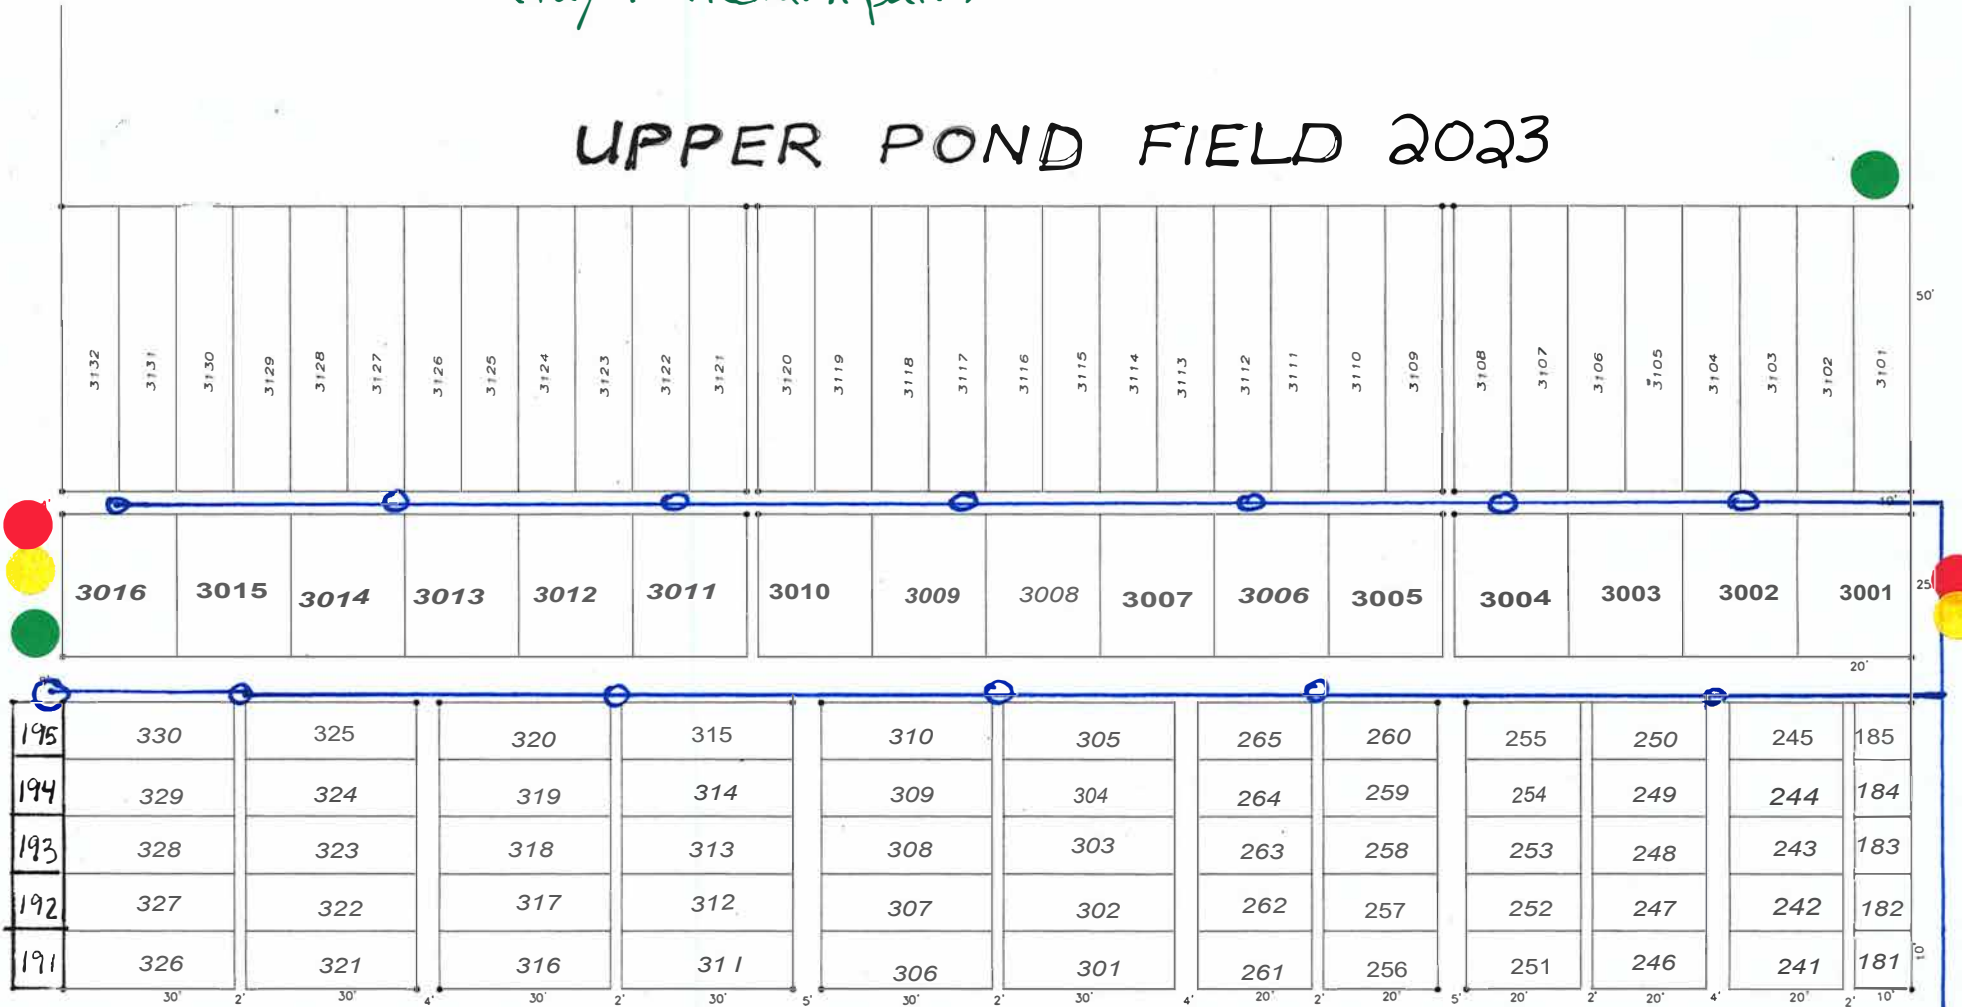

- Main Valve
- ⊕ water line + barrel
- buried water line
- Self-serve compost  
< Pay 1<sup>st</sup>. Return pail >

# UPPER POND FIELD 2023

Plant Debris Pile →

→ Rock Barrel

Main Valve  
Handwashing